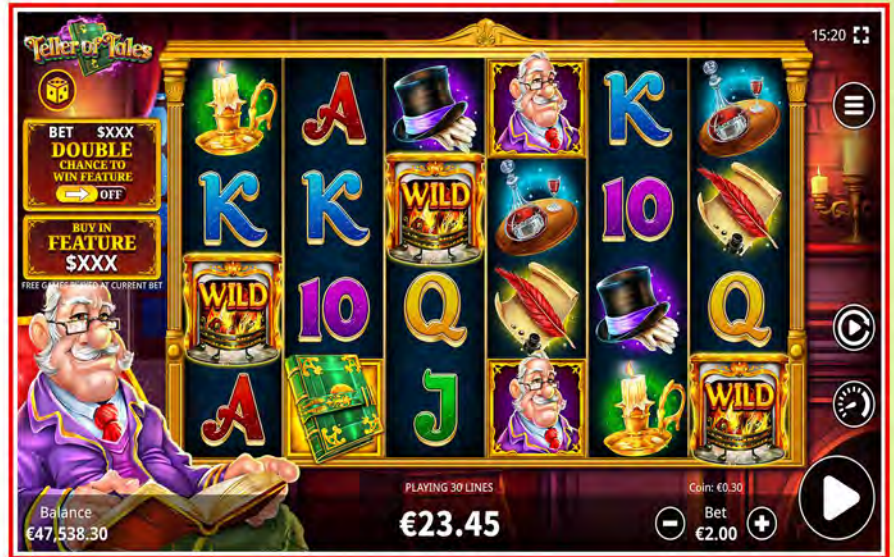

BESPOKE CONTENT

We also produce games for 3rd party studios. Either a full turnkey solution or elements of a game, we design, produce and deliver the highest quality content.

TELLER OF TALES