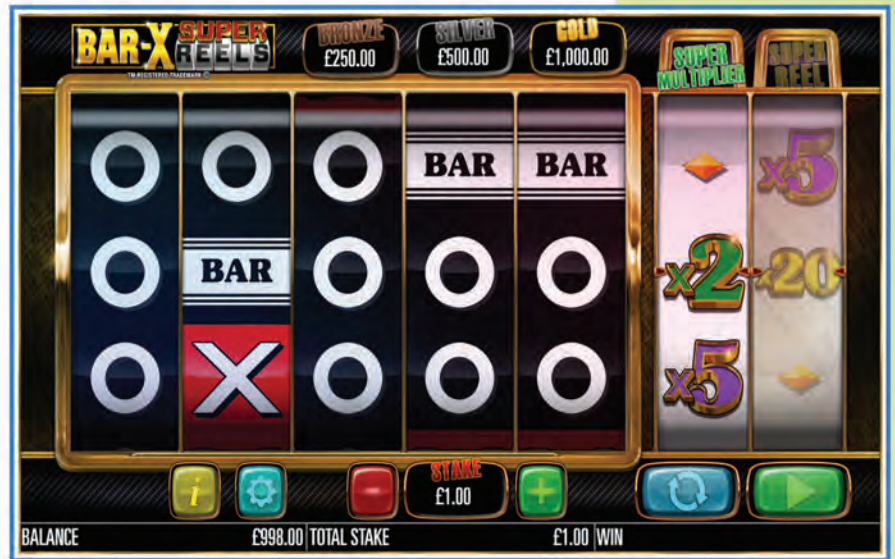

SIESTA FIESTA

- RTP: 96.13%
- Min/Max Stake: 20p / £100
- Game Type: 5 x 3 Video Slot
- Paylines: 20 lines pays highest
- Volatility: Medium/High

POTS OF LUCK: LUCKY MONEY

- RTP: Variable
- Min/Max Stake: 10p / £2
- Game Type: 5 x 3 Video Slot
- Paylines: 20 lines pays highest
- Volatility: Medium - High

MAGIC MERLIN SPELLBOUND

- RTP: 96.11%
- Min/Max Stake: 20p / £100
- Game Type: 5 x 3 Video Slot
- Paylines: 20 lines pays highest
- Volatility: Medium - High

TM REGISTERED TRADEMARK ©

BAR-X

SUPER REELS

ELECTROCOIN, BARX & OXO ARE REGISTERED TRADEMARKS OF ELECTROCOIN AUTOMATICS LTD © TM

Lucky Fortune Charms

BAR-X SUPER REELS

- RTP: 96.13%
- Min/Max Stake: 20p / £100
- Game Type: 5 x 3 Video Slot
- Paylines: 10 lines pays highest
- Volatility: High

LUCKY FORTUNE CHARMS

- RTP: 95.45%
- Min/Max Stake: 20p / £100
- Game Type: 5 x 3 Video Slot
- Paylines: 20 lines pays highest
- Volatility: Medium