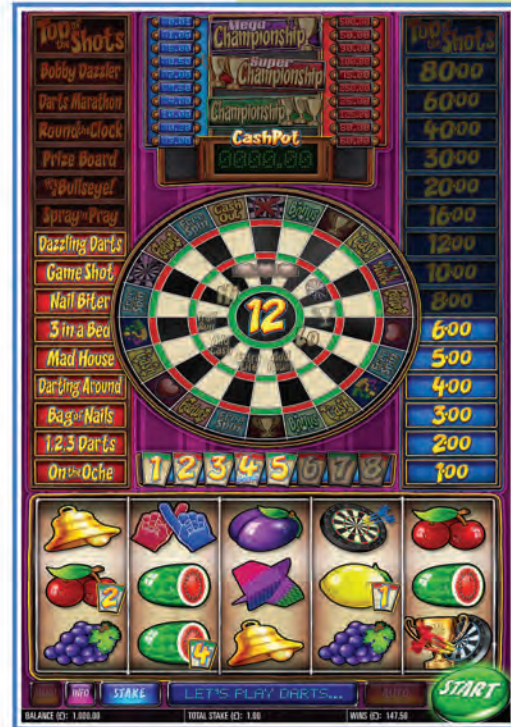

PUB FRUITS

CASH PLAY DARTS

- RTP: 95.9%
- Min/Max Stake: 20p / £10
- Game Type: Pub Fruit™
- Paylines: 5
- Volatility: Medium