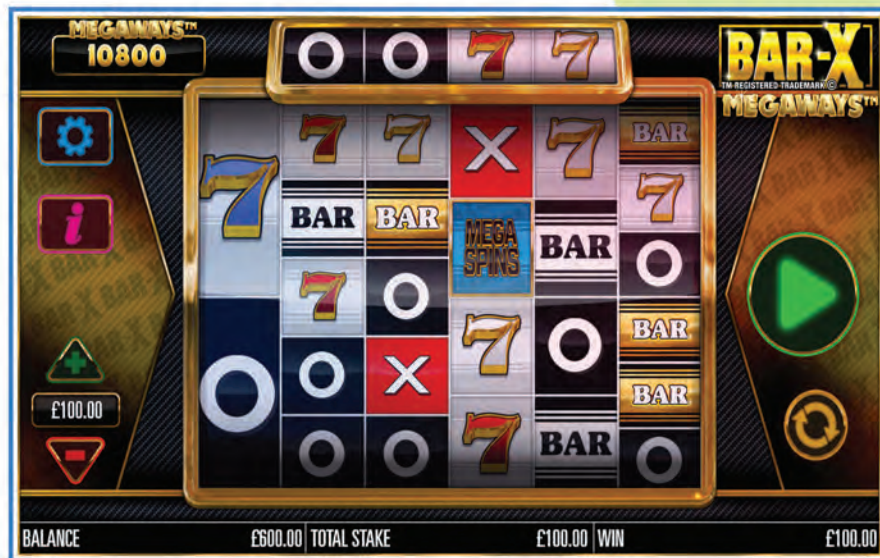

TM REGISTERED TRADEMARK ©

BAR-X

MEGAWAYS™

MEGAWAYS™ UNDER LICENSE FROM BTG

ELECTROCOIN, BARX & OXO ARE REGISTERED TRADEMARKS OF ELECTROCOIN AUTOMATICS LTD © TM

HTML5 CONTENT

BAR-X MEGAWAYS™

- RTP: 96.43%
- Min/Max Stake: 20p / £100
- Game Type: Megaways™
- Paylines: 117,649
- Volatility: Medium/High

SIESTA FIESTA

- RTP: 96.13%
- Min/Max Stake: 20p / £100
- Game Type: 5 x 3 Video Slot
- Paylines: 20 lines pays highest
- Volatility: Medium/High

POTS OF LUCK: LUCKY MONEY

- RTP: Variable
- Min/Max Stake: 10p / £2
- Game Type: 5 x 3 Video Slot
- Paylines: 20 lines pays highest
- Volatility: Medium - High