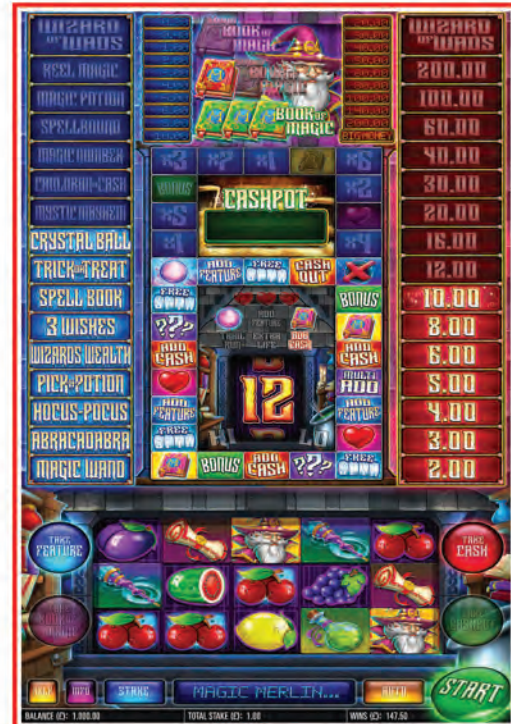

PUB FRUITS

CASH PLAY DARTS

- RTP: 95.9%
- Min/Max Stake: 20p / £10
- Game Type: Pub Fruit™
- Paylines: 5
- Volatility: Medium

MAGIC MERLIN

- RTP: 95.9%
- Min/Max Stake: 20p / £10
- Game Type: Pub Fruit™
- Paylines: 5
- Volatility: Medium